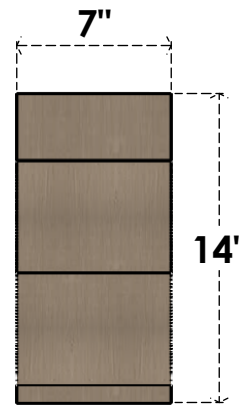

## ITEM NUMBER: CORU07X21X14VANRCPR

7"W X 21"D X 14"H SERIES 3 CLASSIC VAN BUREN ROUGH CEDAR  
TIMBERTHANE FAUX WOOD CORBEL, PRIMED

**SIDE PROFILE**

**FRONT PROFILE**

**ISOMETRIC**

EKENA MILLWORK  
2300 WEST MAIN ST.  
CLARKSVILLE, TX 75426  
TOLL FREE: 866-607-0453  
WWW.EKENAMILLWORK.COM

### NOTES

1. INSTALLATION TO BE COMPLETED IN ACCORDANCE WITH MANUFACTURER'S SPECIFICATIONS.
2. DRAWING MAY NOT BE TO SCALE
3. THIS DRAWING IS INTENDED FOR DESIGN AND PLANNING PURPOSES ONLY.
4. ALL INFORMATION CONTAINED HEREIN WAS CURRENT AT THE TIME OF DEVELOPMENT BUT MUST BE REVIEWED AND APPROVED BY THE PRODUCT MANUFACTURER TO BE CONSIDERED ACCURATE.
5. TIMBERTHANE ARCHITECTURAL PRODUCTS ARE MADE FROM HIGH DENSITY URETHANE AND COME FACTORY PRIMED