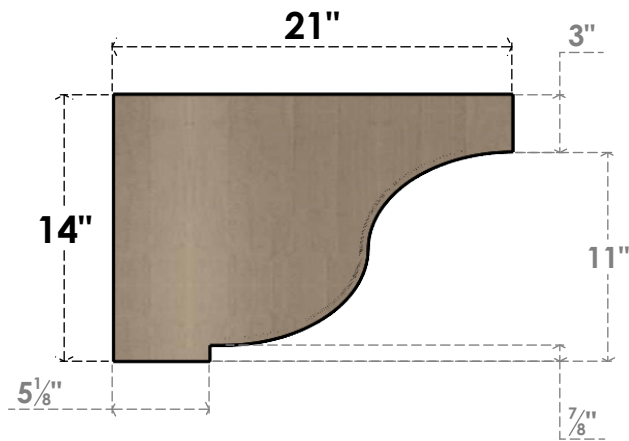

## ITEM NUMBER: CORU07X21X14VANRCPR

7"W X 21"D X 14"H SERIES 3 CLASSIC VAN BUREN ROUGH CEDAR  
TIMBERTHANE FAUX WOOD CORBEL, PRIMED

**SIDE PROFILE**

**FRONT PROFILE**

**ISOMETRIC**

EKENA MILLWORK  
2300 WEST MAIN ST.  
CLARKSVILLE, TX 75426  
TOLL FREE: 866-607-0453  
WWW.EKENAMILLWORK.COM

### NOTES

1. INSTALLATION TO BE COMPLETED IN ACCORDANCE WITH MANUFACTURER'S SPECIFICATIONS.
2. DRAWING MAY NOT BE TO SCALE
3. THIS DRAWING IS INTENDED FOR DESIGN AND PLANNING PURPOSES ONLY.
4. ALL INFORMATION CONTAINED HEREIN WAS CURRENT AT THE TIME OF DEVELOPMENT BUT MUST BE REVIEWED AND APPROVED BY THE PRODUCT MANUFACTURER TO BE CONSIDERED ACCURATE.
5. TIMBERTHANE ARCHITECTURAL PRODUCTS ARE MADE FROM HIGH DENSITY URETHANE AND COME FACTORY PRIMED