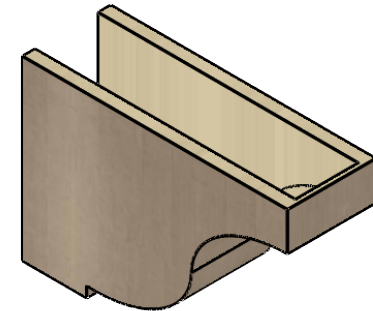

## ITEM NUMBER: CORU07X21X14VANRCPR

7"W X 21"D X 14"H SERIES 3 CLASSIC VAN BUREN ROUGH CEDAR  
TIMBERTHANE FAUX WOOD CORBEL, PRIMED

**SIDE PROFILE**

**FRONT PROFILE**

**ISOMETRIC**

EKENA MILLWORK  
2300 WEST MAIN ST.  
CLARKSVILLE, TX 75426  
TOLL FREE: 866-607-0453  
WWW.EKENAMILLWORK.COM

### NOTES

1. INSTALLATION TO BE COMPLETED IN ACCORDANCE WITH MANUFACTURER'S SPECIFICATIONS.
2. DRAWING MAY NOT BE TO SCALE
3. THIS DRAWING IS INTENDED FOR DESIGN AND PLANNING PURPOSES ONLY.
4. ALL INFORMATION CONTAINED HEREIN WAS CURRENT AT THE TIME OF DEVELOPMENT BUT MUST BE REVIEWED AND APPROVED BY THE PRODUCT MANUFACTURER TO BE CONSIDERED ACCURATE.
5. TIMBERTHANE ARCHITECTURAL PRODUCTS ARE MADE FROM HIGH DENSITY URETHANE AND COME FACTORY PRIMED